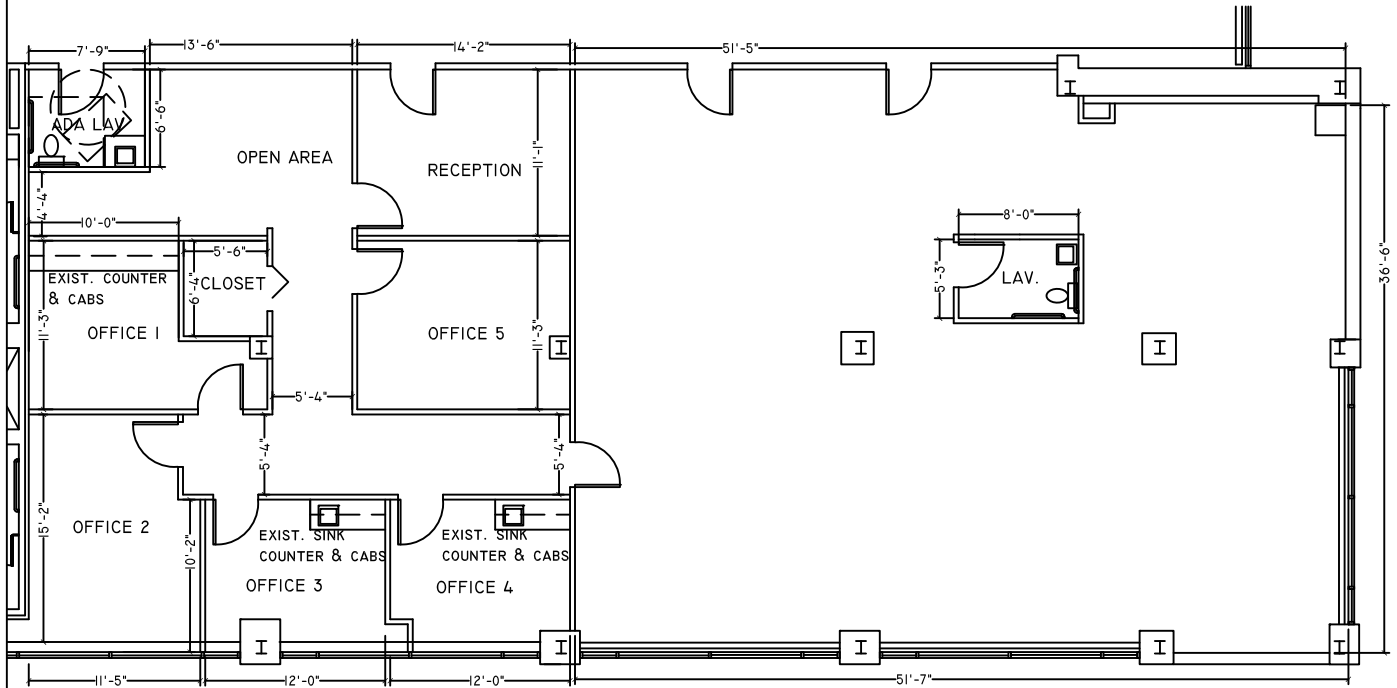

SUITE 208

SUITE 212

AS-BUILT- PM VERIFIED
 TIMONIUM CORPORATE CENTER
 9515 DEERECO ROAD
 SUITE 208 & 212
 TIMONIUM, MD
 208 = 1,558 SQFT; 212 = 2,309 SQFT

SCALE: N.T.S
 DATE: 6/02/2022
 REVISED:

Hill Management Services, Inc.
 9640 Deereco Road
 Timonium, Maryland 21093
 (410) 666-1000
 www.hillmgt.com