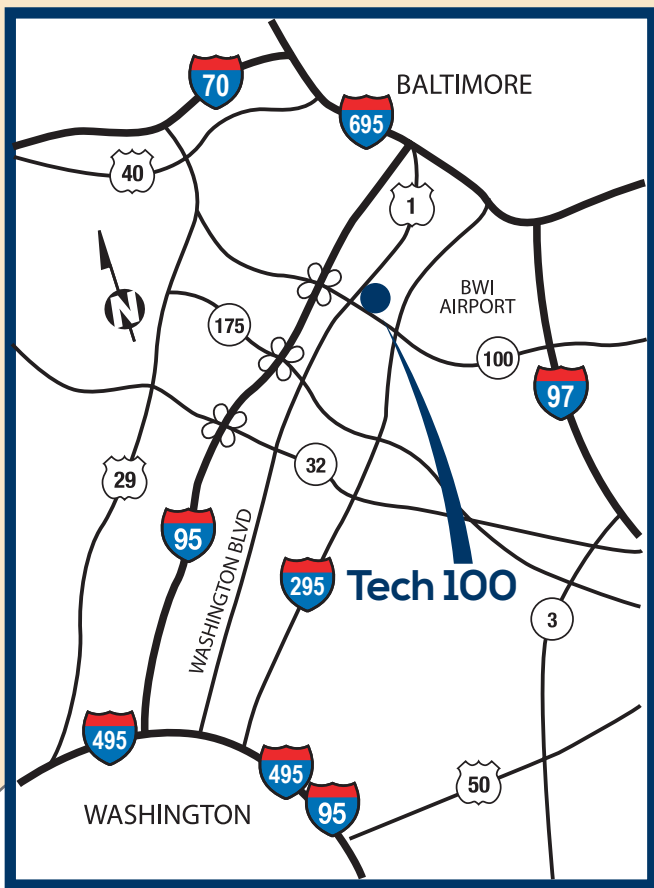

# Tech 100

6671, 6675, 6679 Santa Barbara Road  
Howard County  
Elkridge, Maryland 21075

This Office/Warehouse Park is located within the Route 100 Business Park in Elkridge, MD. Tech 100 offers immediate access to Route 100, I-95 and Route 1. It is just minutes from BWI Airport. This park is ideal for firms servicing the Greater Baltimore and Washington Metropolitan Areas.

### Location

6671, 6675, 6679  
 Santa Barbara Road  
 Howard County  
 Elkridge, Maryland 21075