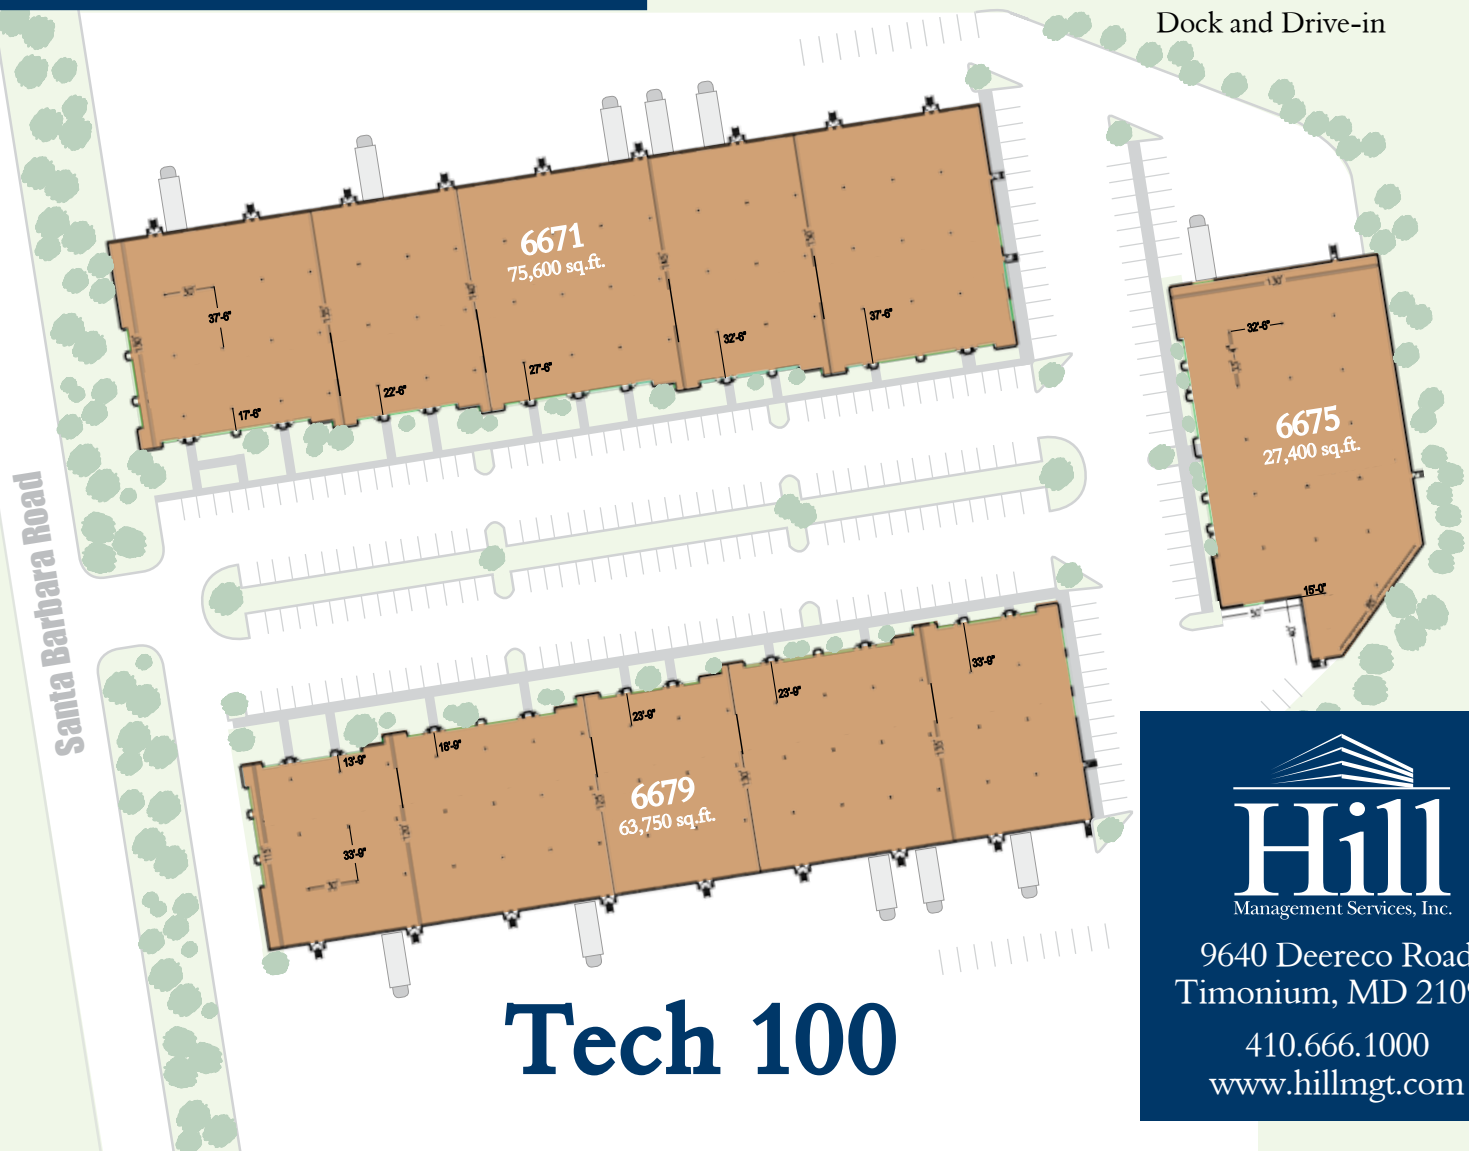

Loading

Dock and Drive-in

Tech 100

9640 Deereco Road
Timonium, MD 21093

410.666.1000
www.hillmgt.com