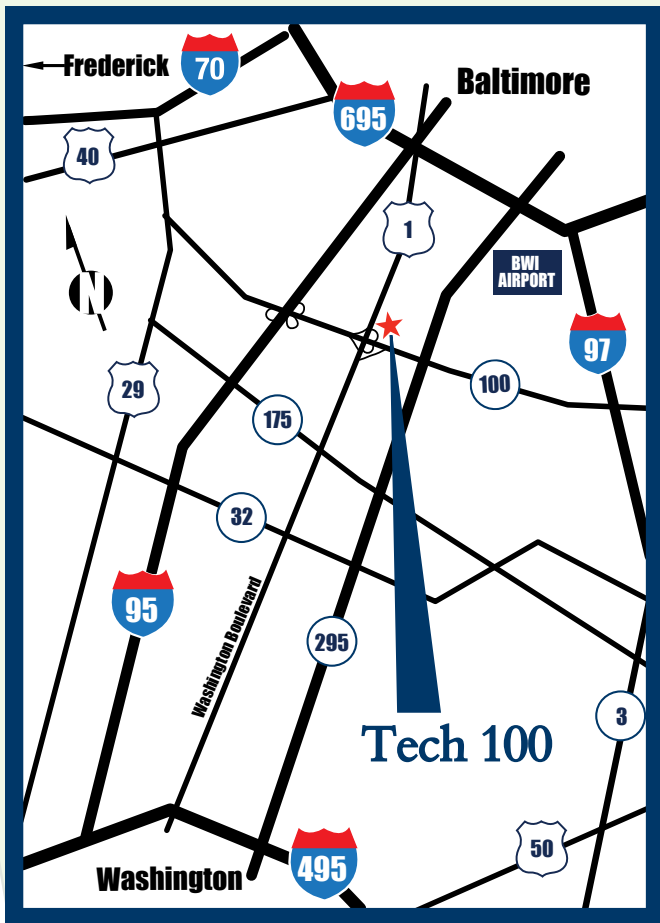

Tech 100

This office/warehouse park is located within the Route 100 Business Park in Elkridge, MD. Tech 100 offers immediate access to Route 100, I-95 and Route 1, and is just minutes from BWI Airport. This park is ideal for firms servicing the Greater Baltimore and Washington Metropolitan Areas.

Standard Features

Location

6671, 6675, 6679
 Santa Barbara Road
 Howard County
 Elkridge, MD 21075

Building Sizes

6671: 75,600 sq.ft.
 6675: 27,400 sq.ft.
 6679: 63,750 sq.ft.
 Total: 166,750 sq.ft.

Bay Sizes