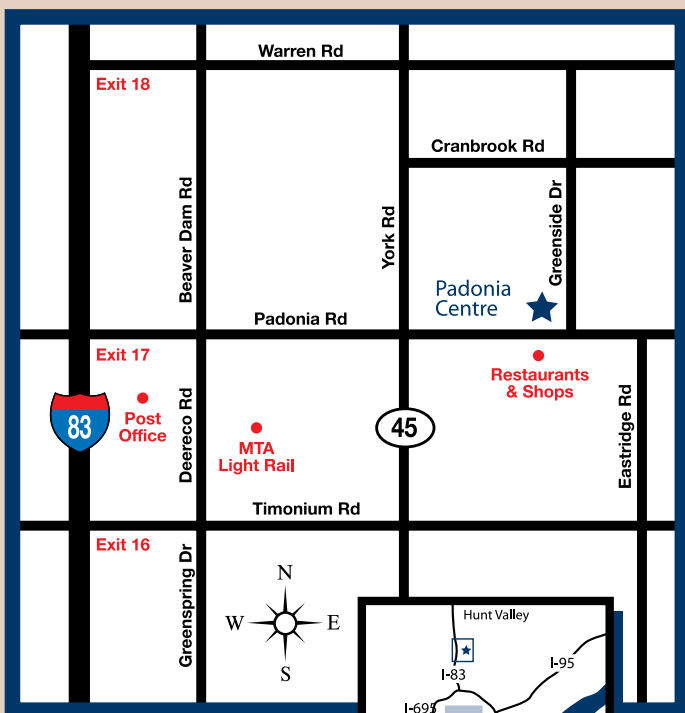

Padonia Centre

30 East Padonia Road • Timonium, Maryland 21093

Padonia Centre

A Prime Location within the York Road Corridor

- A five-story, 38,552 sq.ft. office building
- Ample, free surface parking
- Build-to-suit office suites
- 24-hour access
- Individually controlled HVAC
- Convenient York Road corridor location
- Immediate access to I-83 and I-695
- On-site café and hair salon
- Within walking distance of restaurants and shops
- Minutes from U.S. Post Office, hotel, and business services
- MTA bus service