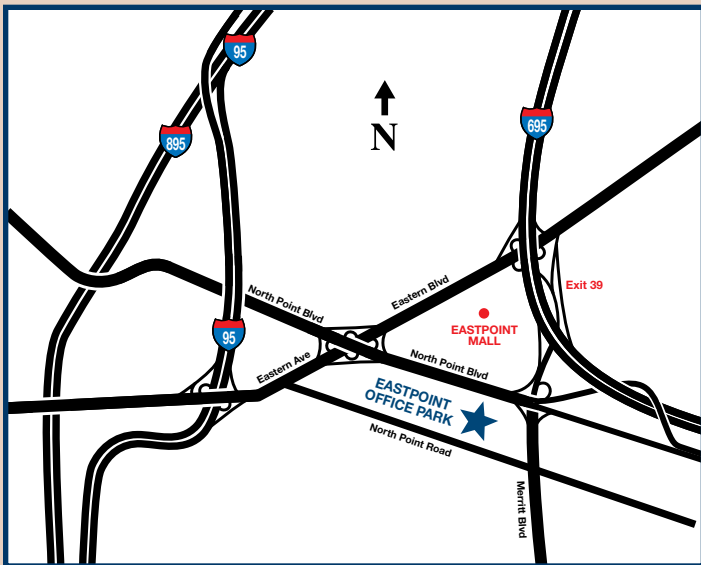

Eastpoint Office Park

1001 – 1107 North Point Boulevard • Baltimore, Maryland 21224

Eastpoint Office Park

A Unique Campus Environment for Professionals

- 92,126 sq. ft. in seven, one and two story buildings
- Office suites from 625 sq. ft. and up
- Build-to-suit offices
- Beautifully landscaped courtyards
- Private, exterior suite entrances
- Private restroom in each suite
- Elevator service
- 10-acre campus setting
- Ample, free surface parking
- MTA bus service on-site
- Retail amenities at adjacent Eastpoint Mall
- Ten minute drive to downtown Baltimore
- Direct access to I-95 and I-695